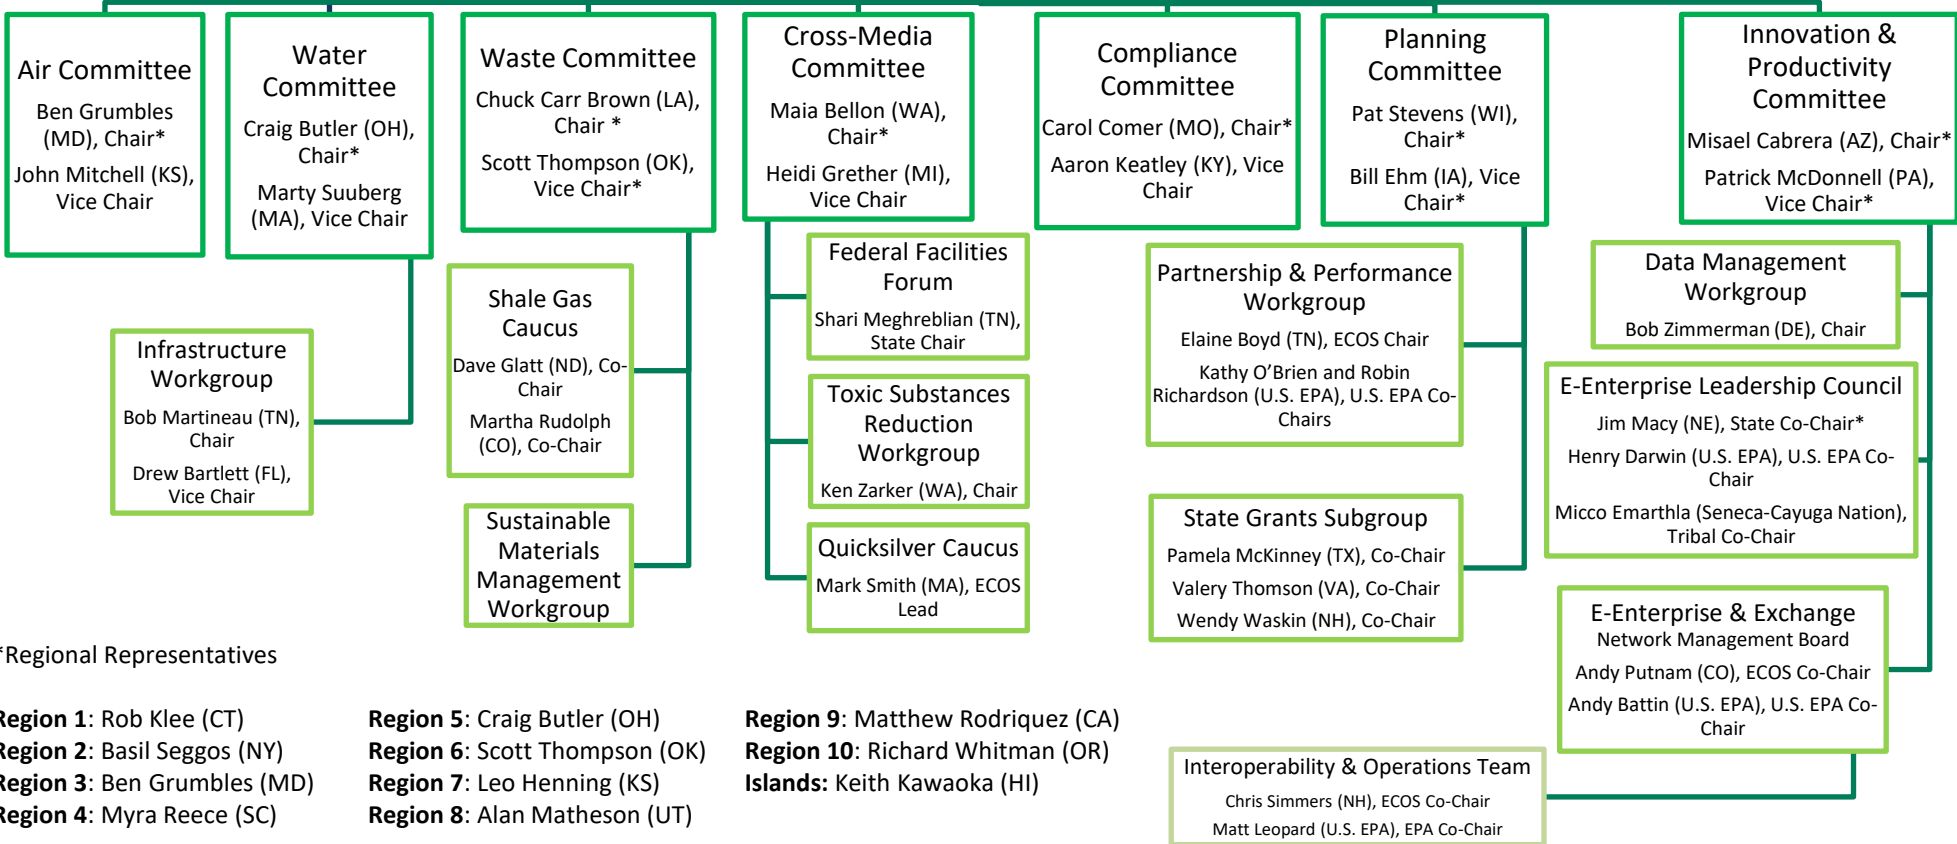

David Paylor (VA), President*
 Bob King (Retired), Vice President
 Bill Holman (Conservation Fund), Secretary-Treasurer

Interstate Technology & Regulatory Council

Cherri Baysinger (MO), Co-Chair
 Tom Higgins (MN), Co-Chair

Leadership & Committee Chart

September 2018

* = Member of Executive Committee

*Regional Representatives

- Region 1:** Rob Klee (CT)
- Region 2:** Basil Seggos (NY)
- Region 3:** Ben Grumbles (MD)
- Region 4:** Myra Reece (SC)