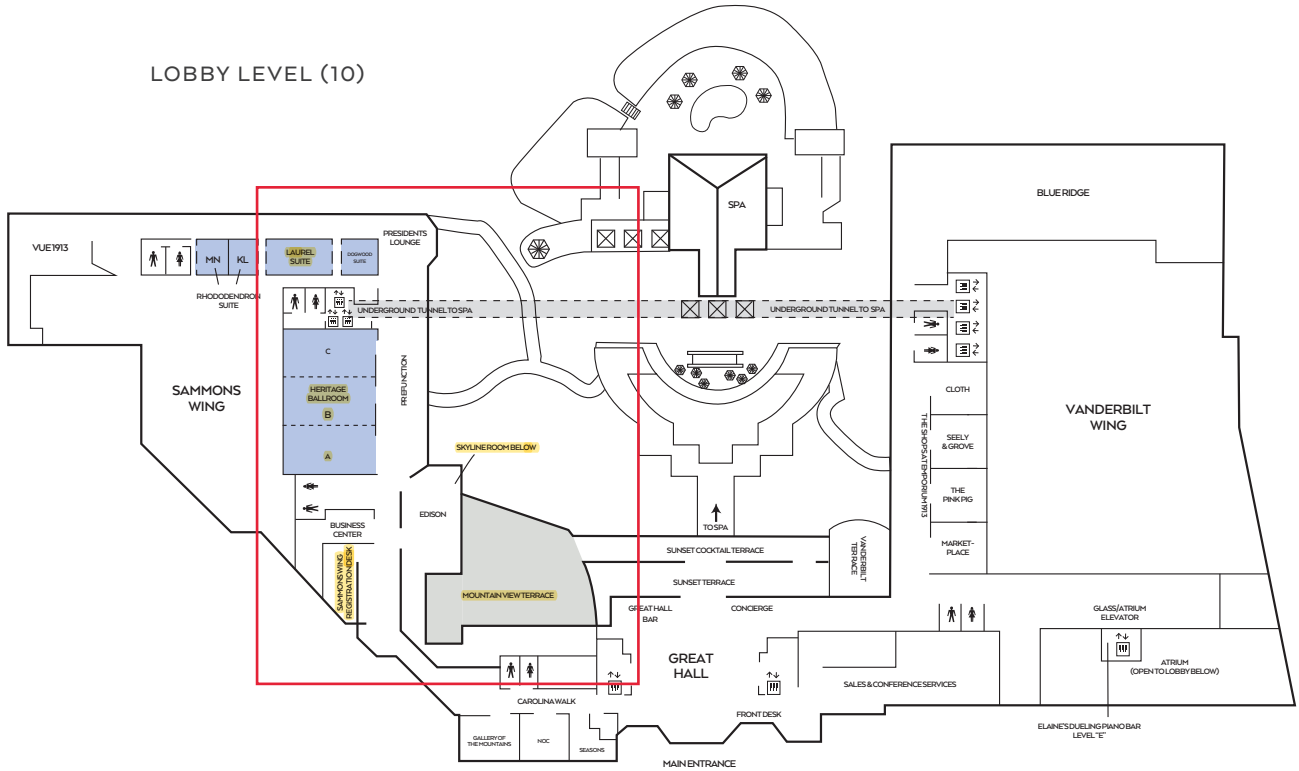

THE OMNI GROVE PARK INN MEETING SPACE

LOBBY LEVEL (10)

LEVEL 8