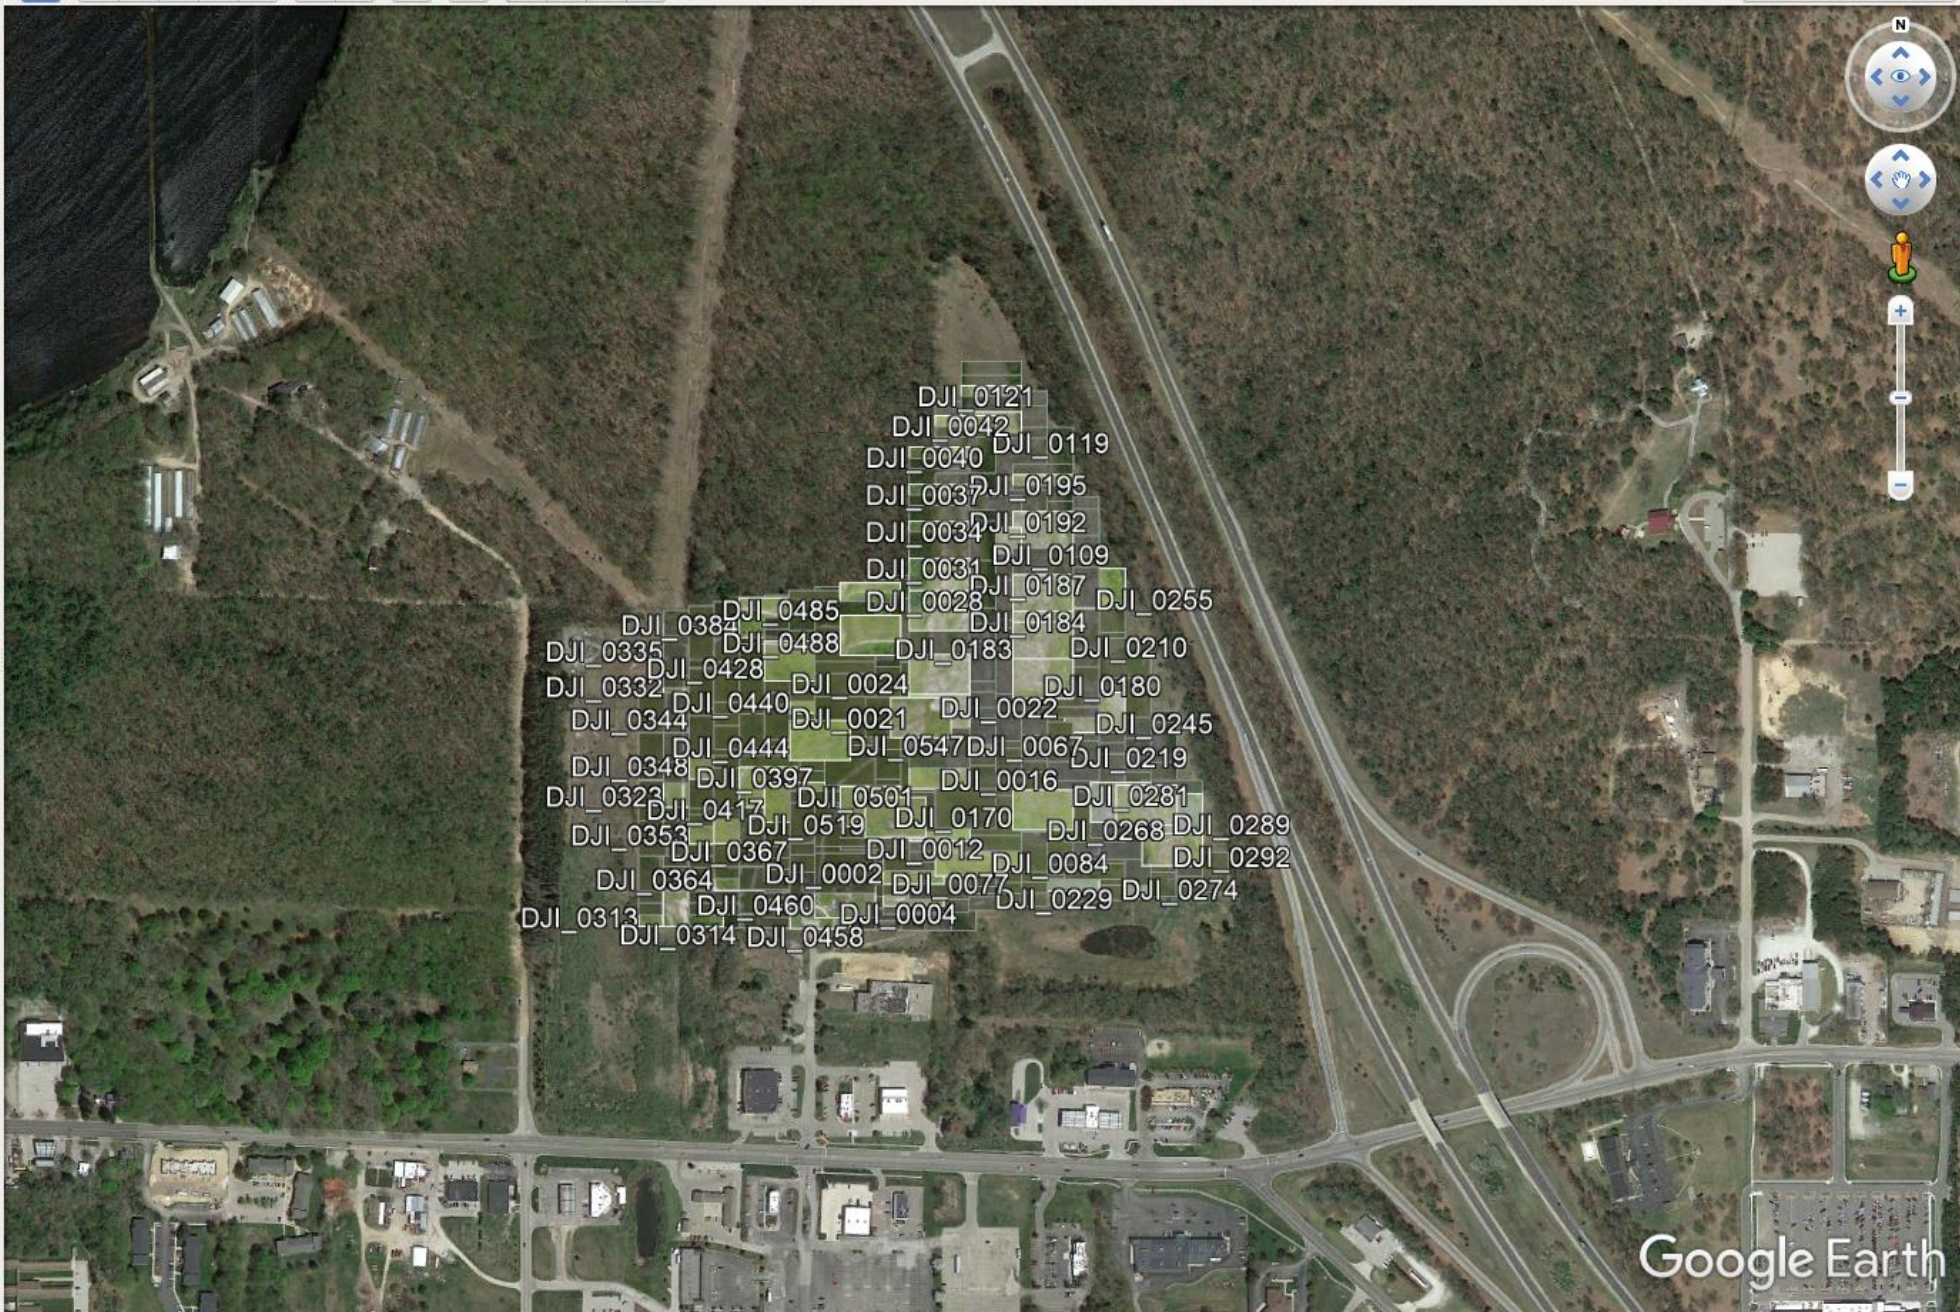

Search

Search

Text: Tokyo, Japan

Get Directions History

Places

- My Places
  - Untitled Placemark
  - KAMN Pix4D
  - 2019_05_14_Huron Monofil
  - Ontongan_Halfway Ck_2019_06_11
  - 2019_06_17_WLLF
    - Geosetter_2019_06_17_WLLF_P4P.kmz
    - Orto
      - 2019_06_17_WLLF Whitehall transpar
        - Source Image: C:/_artfiles/Drone Missions/2019_06_17_WLLF/Post/
      - DSM
      - NDVI
      - Contours
      - pix4D other
        - 2019_06_17_WLLF Whitehall transpar
          - Source Image: C:/_artfiles/Pix4D Projects/2019_06_17_WLLF_Whitehall/
        - 2019_06_17_WLLF Whitehall
          - Overlap overlay
        - 2019_06_17_WLLF Whitehall
          - Matches overlay

Layers

- Primary Database
- Announcements
- Borders and Labels
- Places
- Photos
- Roads
- 3D Buildings
- Ocean
- Weather
- Gallery
- Global Awareness
- More
- Terrain

Sign in

Google Earth

1993