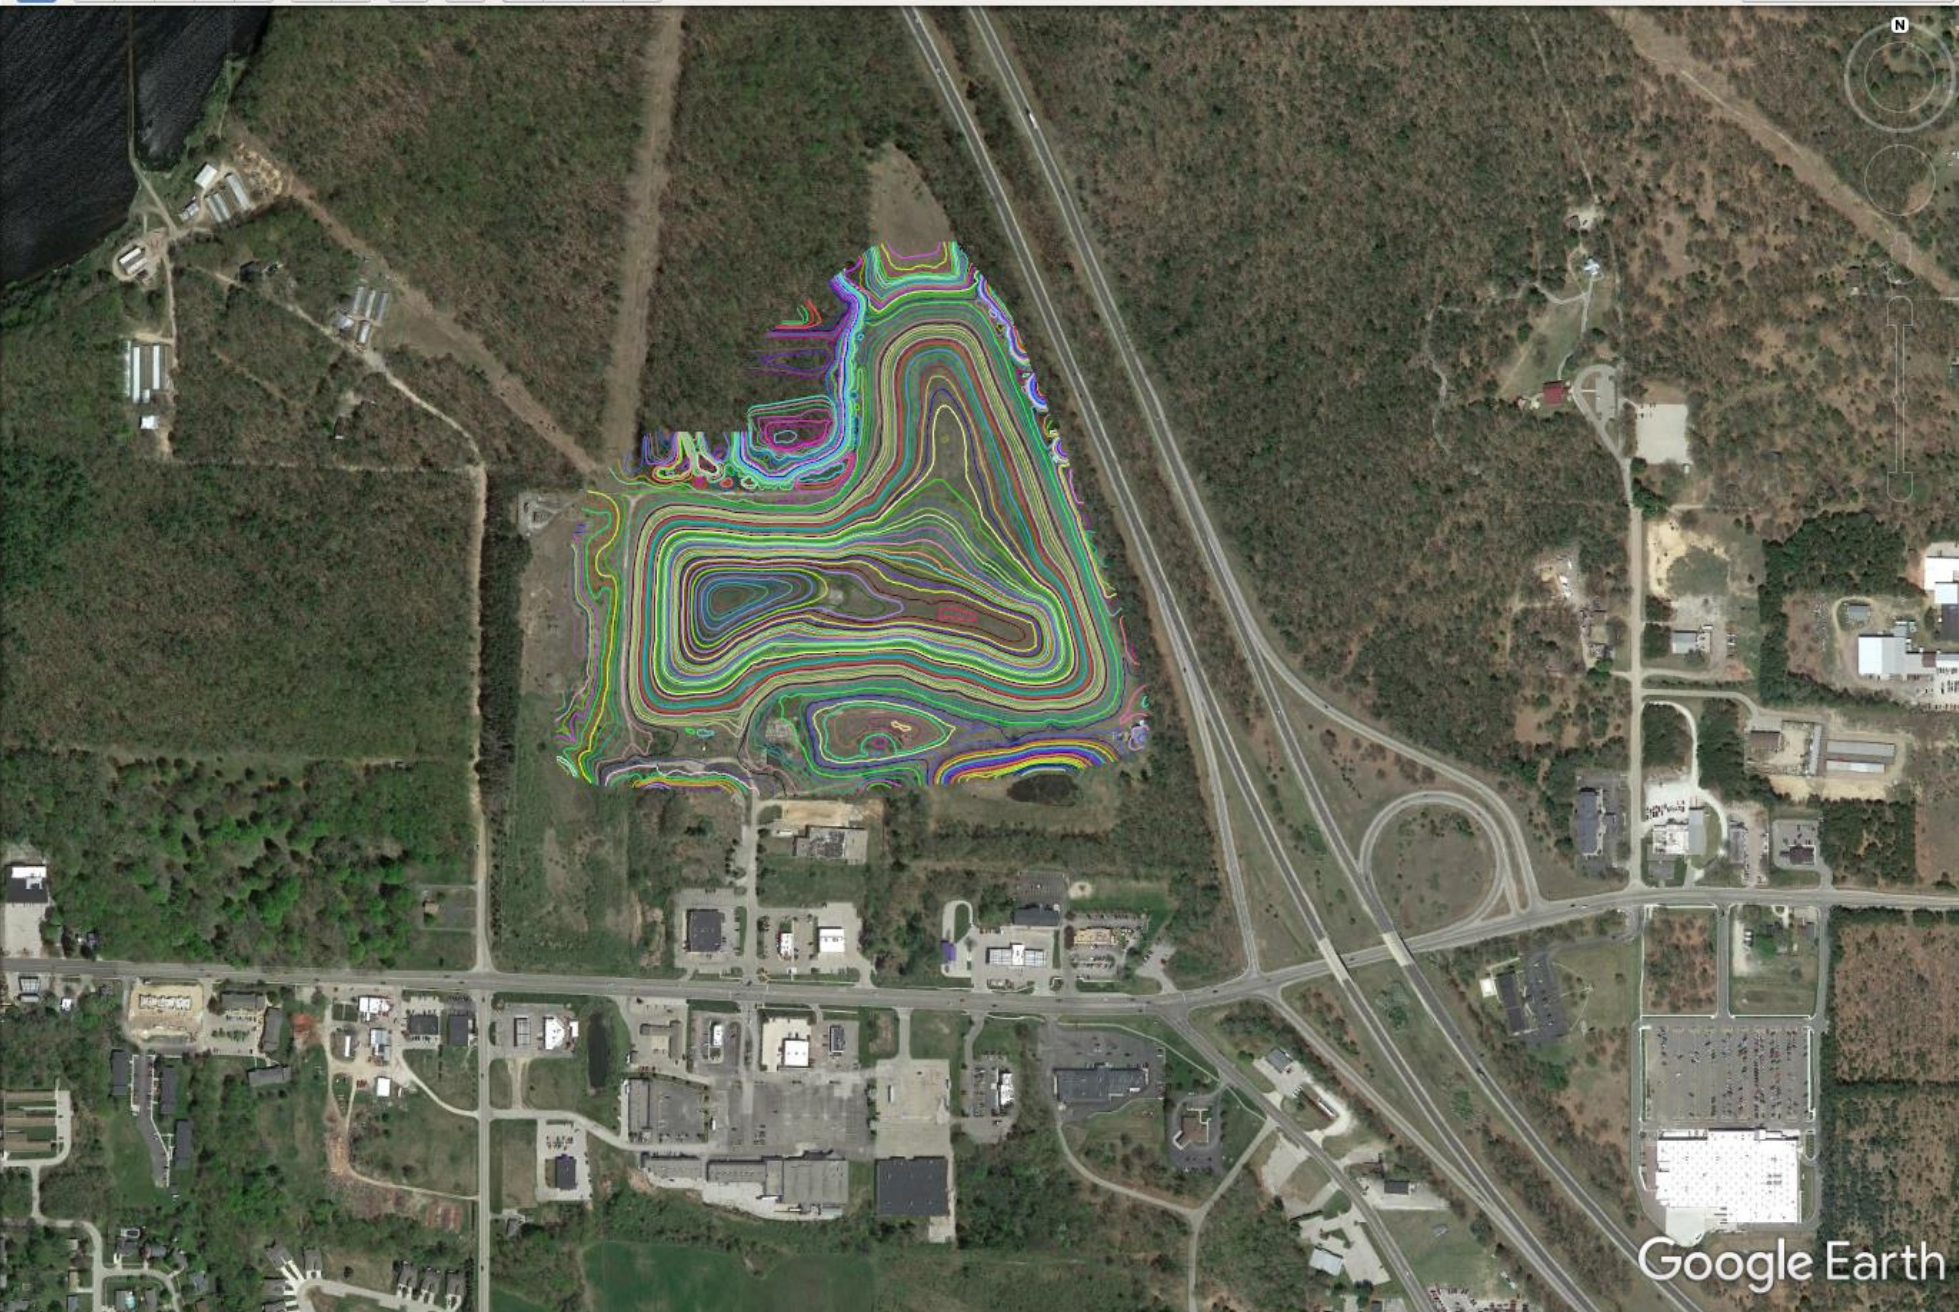

▼ Search
Search
ex: Tokyo, Japan
Get Directions History

▼ Places

- My Places
  - Untitled Placemark
  - KAMN Pix4D
  - 2019_05_14_Huron Monofil
  - Ontongan_Halfway Ck_2019_06_11
  - 2019_06_17_WLLF
    - Ortho
      - **2019_06_17_WLLF Whitehall transpar**
        Source Image: C:/_artfiles/Drone Missions/2019_06_17_WLLF/Post/
      - DSM
      - NDVI
      - **Contours**
      - pix4D other
      - 2019_10_04_Park Lake
      - 2019_10_11_Buick City v1
      - 2019_10_18 Occ LF Cap
      - **2019_10_18 Occ LF Cap**
        Orthomosaic overlay
        - Orthomosaic overlay

▼ Layers

- Primary Database
- Announcements
- Borders and Labels
- Places
- Photos
- Roads
- 3D Buildings
- Ocean
- Weather
- Gallery
- Global Awareness
- More
- Terrain

Sign in

Google Earth