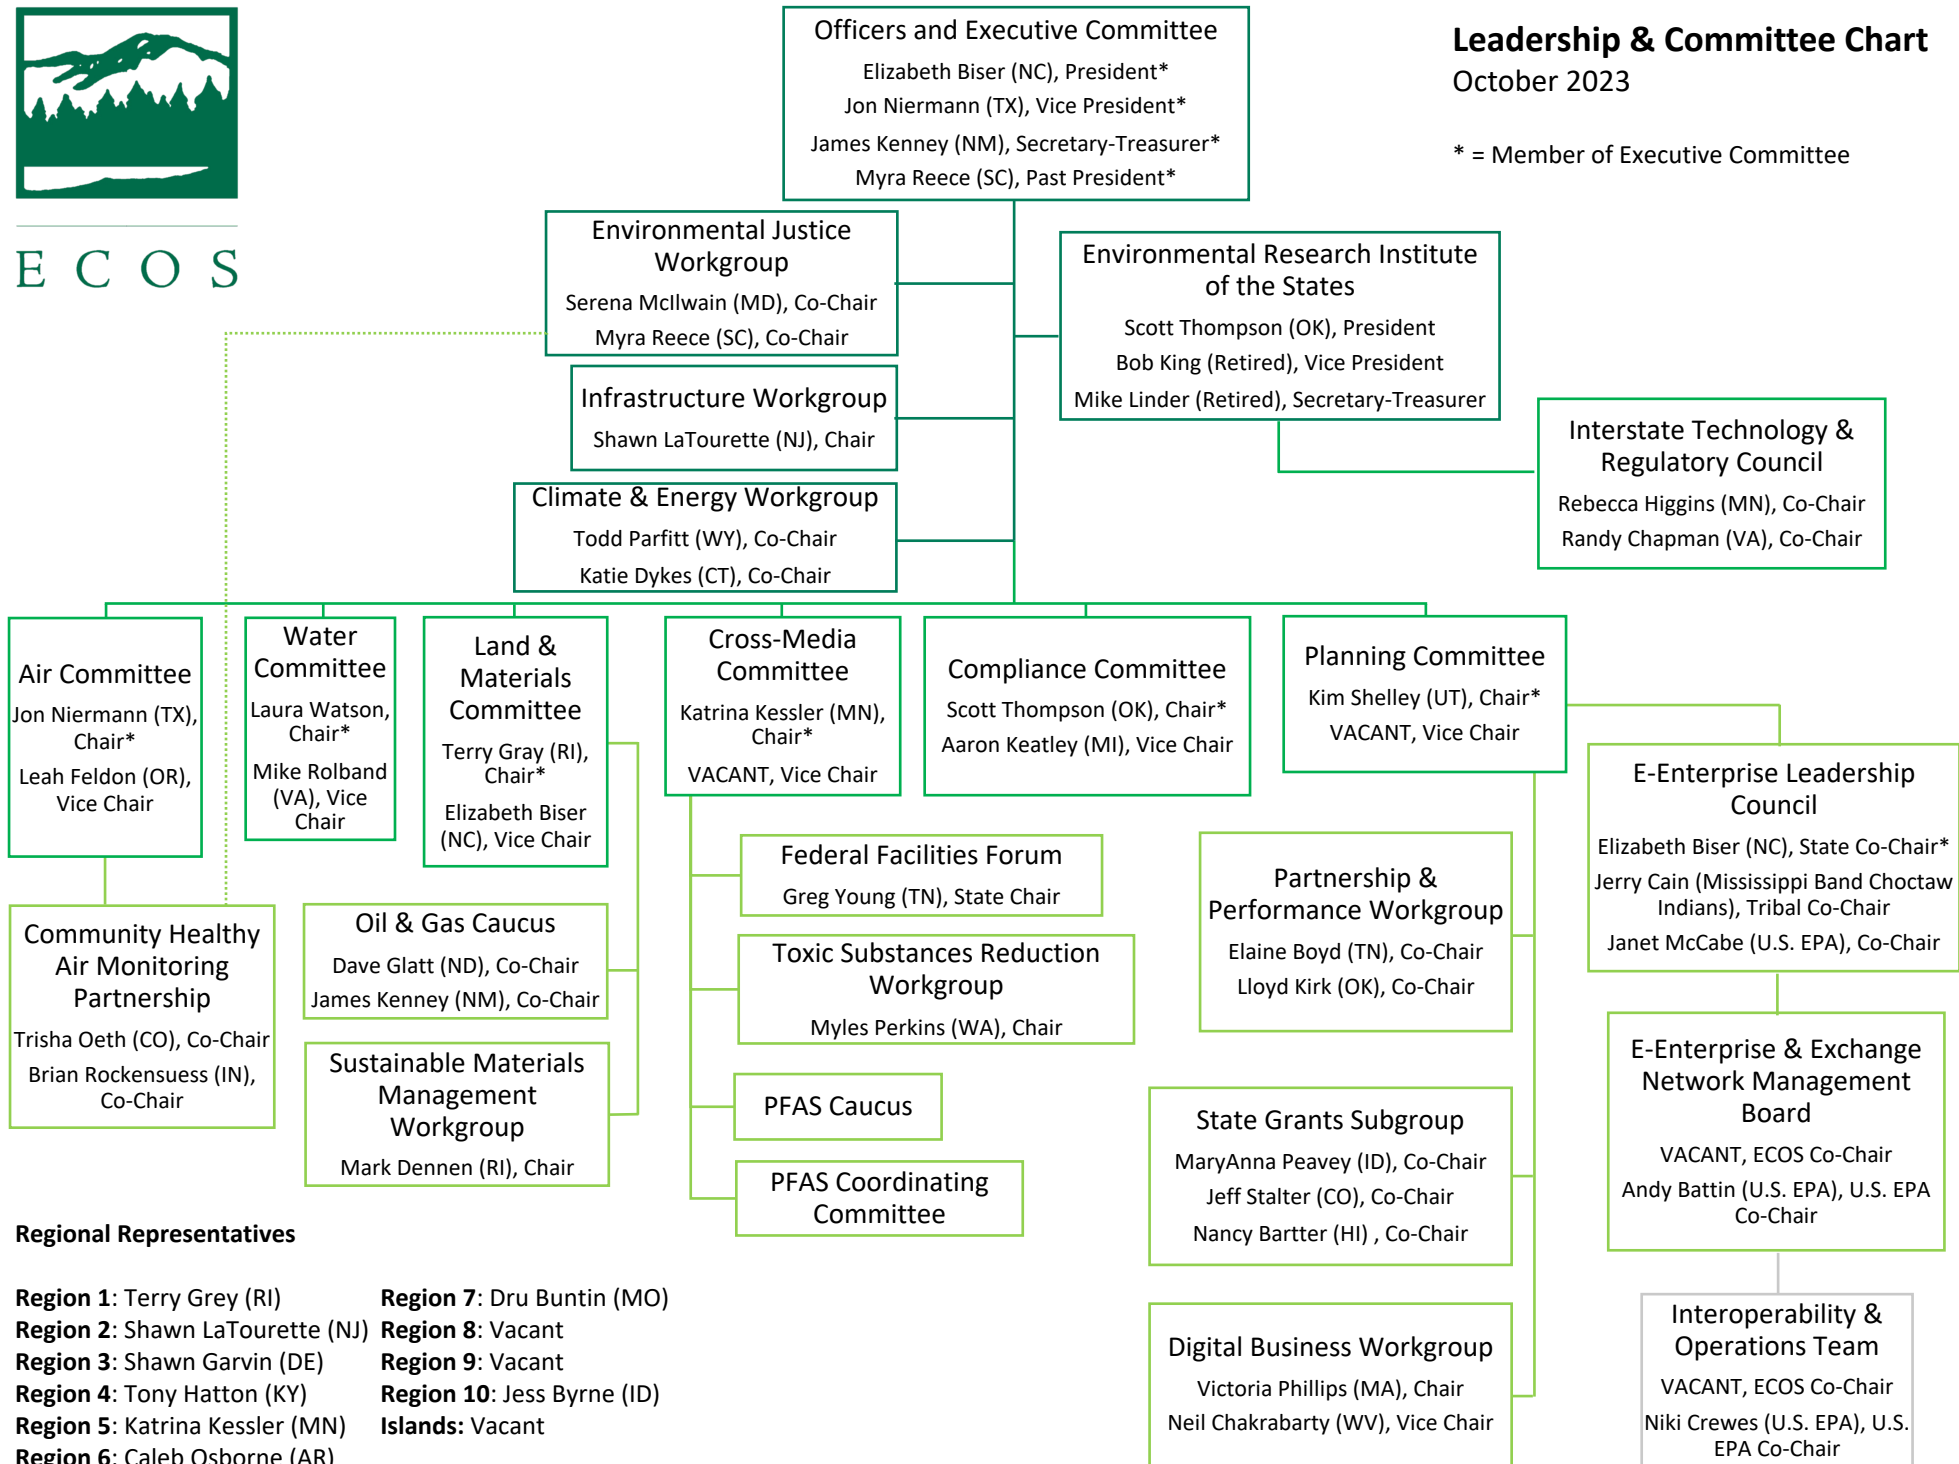

ECOS

Leadership & Committee Chart

October 2023

* = Member of Executive Committee

Regional Representatives

- Region 1:** Terry Grey (RI)
- Region 2:** Shawn LaTourette (NJ)
- Region 3:** Shawn Garvin (DE)
- Region 4:** Tony Hatton (KY)
- Region 5:** Katrina Kessler (MN)
- Region 6:** Caleb Osborne (AR)
- Region 7:** Dru Buntin (MO)
- Region 8:** Vacant
- Region 9:** Vacant
- Region 10:** Jess Byrne (ID)
- Islands:** Vacant